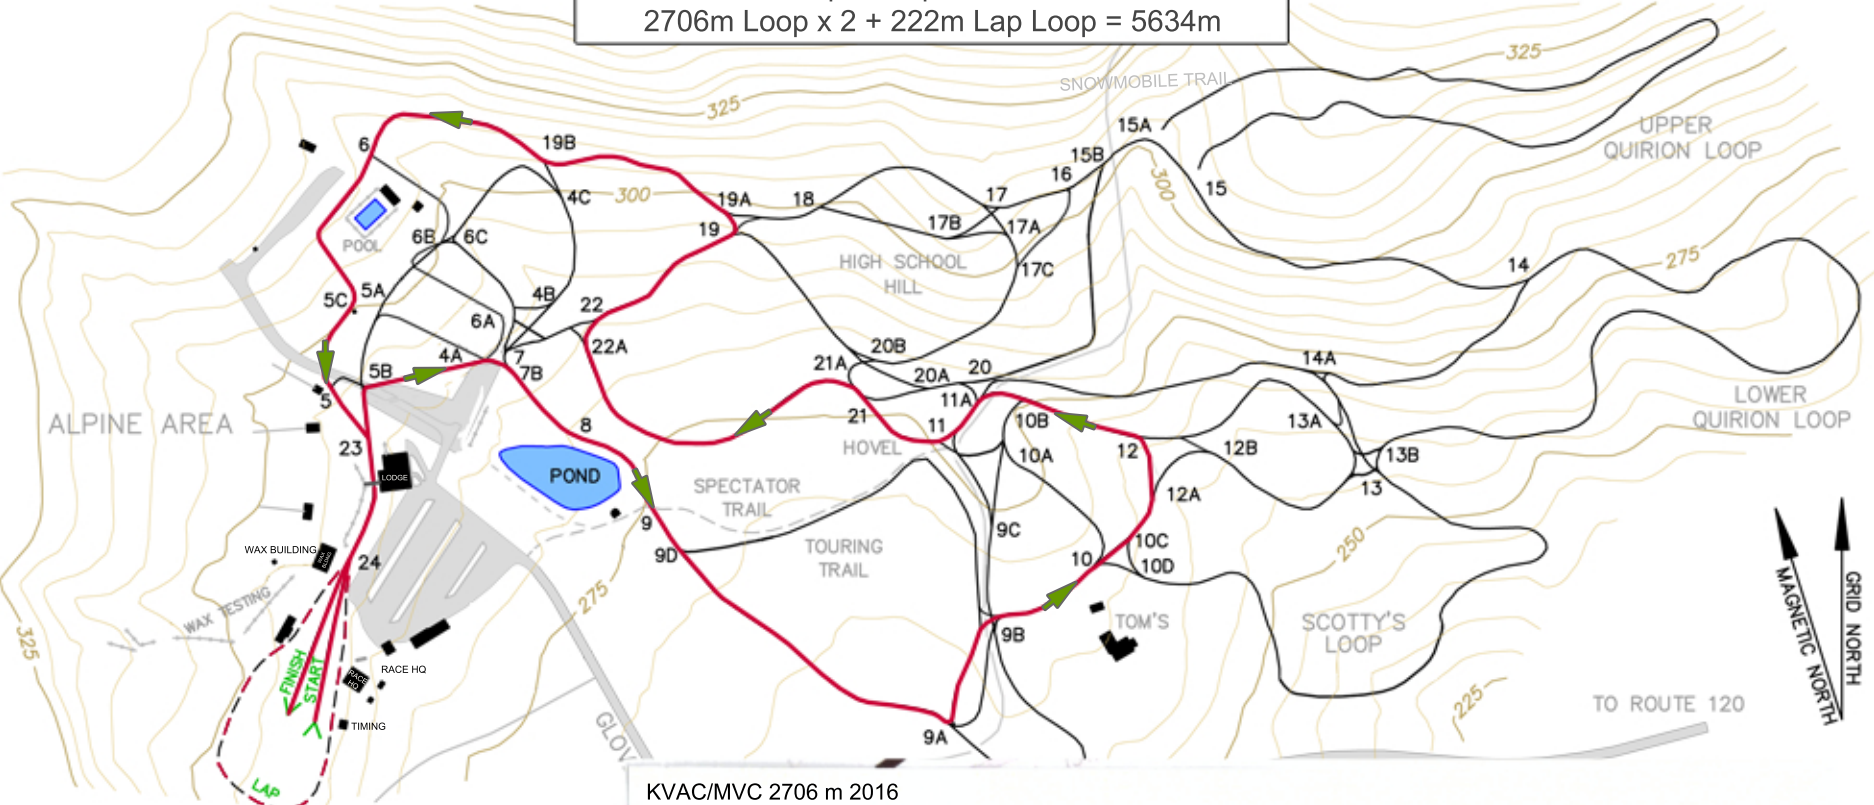

# BLACK MOUNTAIN SKI RESORT

## JOHN RODERICK TRAIL SYSTEM

February 11, 2016  
 KVAC-MVC Championship 5K Classical Pursuit Start  
 2706m Loop x 2 + 222m Lap Loop = 5634m

KVAC/MVC 2706 m 2016

	5634m = 222+2 x 2706m	48m	259m
		28m	307m
		71m	

CONTOURS: 5 METER